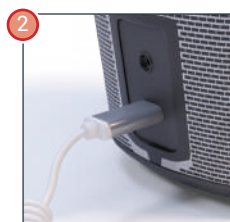

Roto Sensor with USB/A
Pending

SENS
RETAIL

SENS UNO

Including Roto Sensor

UNO Controller
110 000 010

Roto Sensor
120 000 810

SENS
RETAIL

SENS UNO

Including Micro USB Connector

UNO Controller
110 000 010

Micro USB Connector
120 000 150

SENS
RETAIL